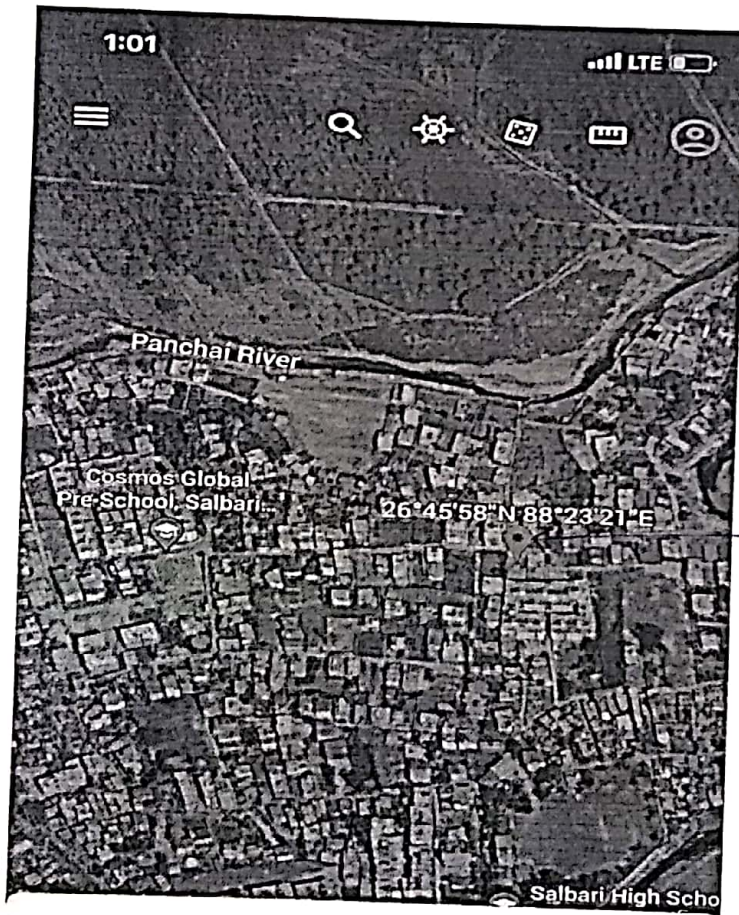

HIMALI RESIDENCY

Dropped pin

26°45'58"N 88°23'21"E - 159 m

Imagery date: Not available

Measure

HIMALI ENTERPRISE

Saikat Adhikari
Partner